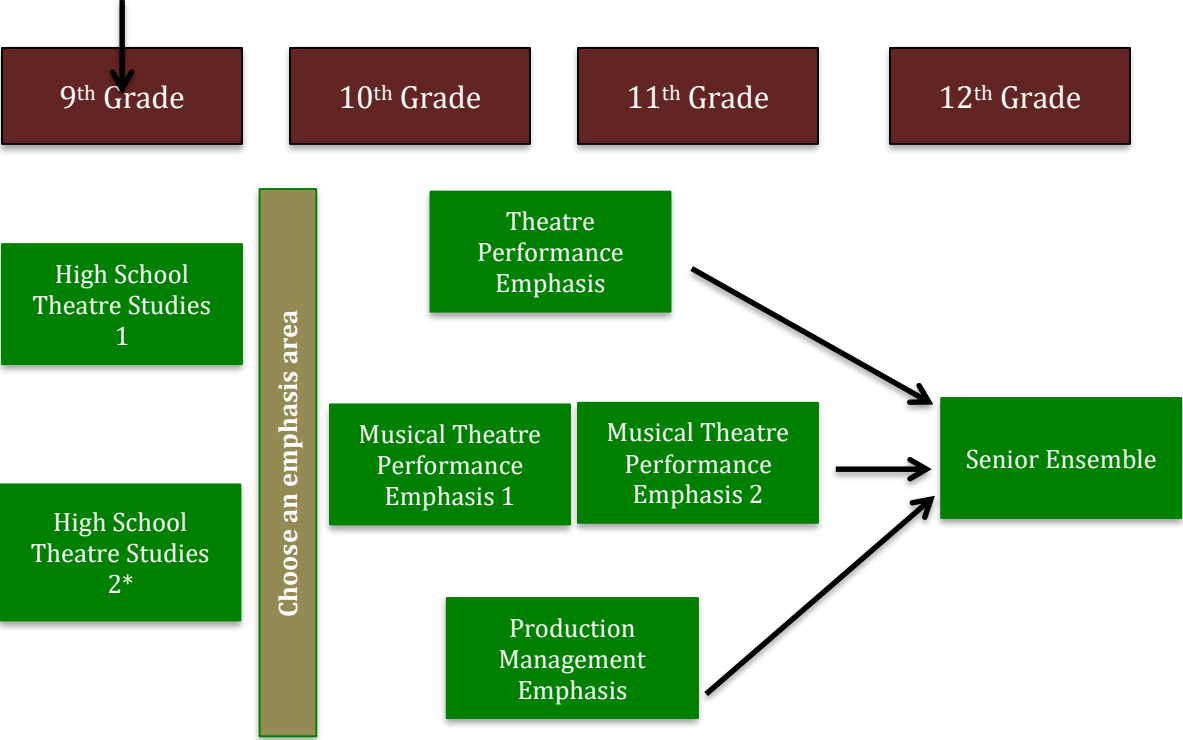

ASA Theatre Program - High School 9th-12th Grade

* Previous ASA Coursework of at least 2 years