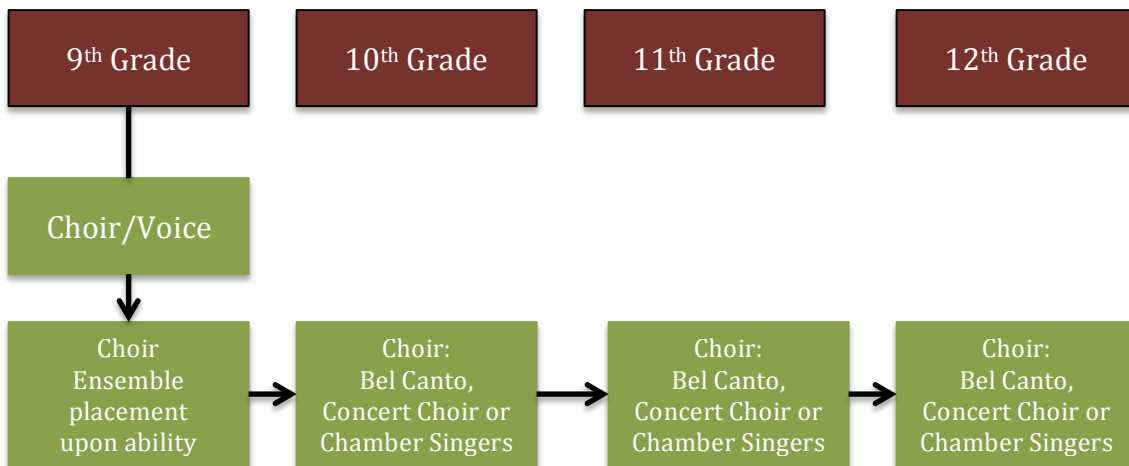

ASA Music Program – High School 9th-12th Grade
Select area specialty for course of study

Select one or two classes below in addition to the orchestra class based upon area of interest and ability

Select one or two classes below in addition to the band class based upon area of interest and ability

Select one or two classes below in addition to the classical guitar class based upon area of interest and ability

Select one or two classes below in addition to the choir class based upon area of interest and ability

Select one or two classes below in addition to the piano class based upon area of interest and ability