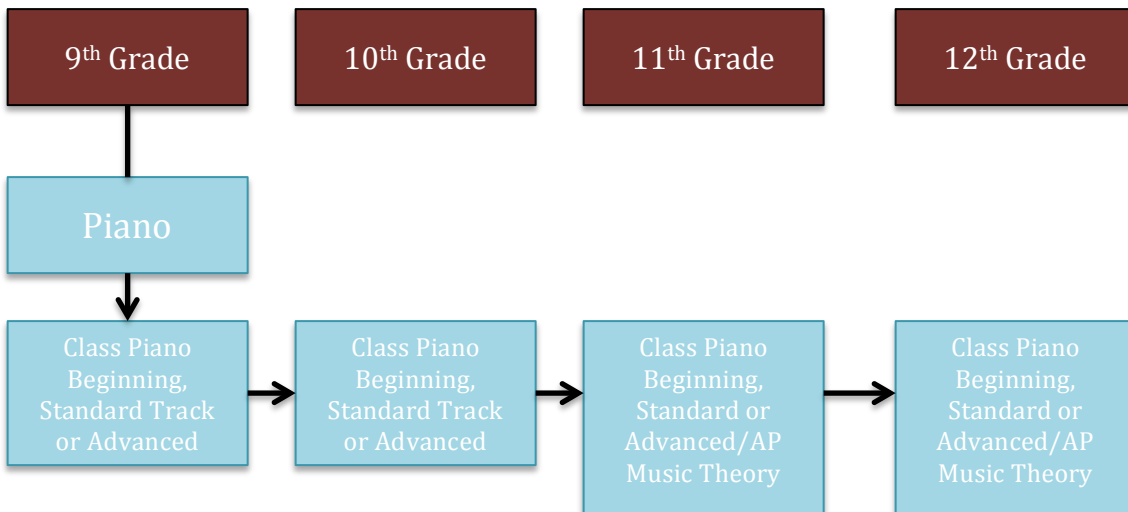

ASA Music Program – High School 9th-12th Grade
Select area specialty for course of study

Select one or two classes below in addition to the orchestra class based upon area of interest and ability

Select one or two classes below in addition to the band class based upon area of interest and ability

Select one or two classes below in addition to the classical guitar class based upon area of interest and ability

Select one or two classes below in addition to the choir class based upon area of interest and ability

Select one or two classes below in addition to the piano class based upon area of interest and ability