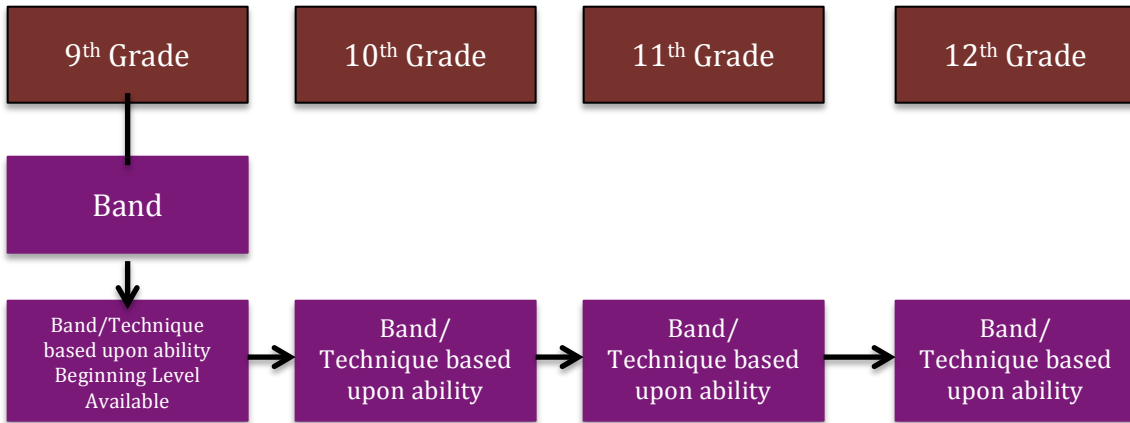

ASA Music Program – High School 9th-12th Grade
Select area specialty for course of study

Select one or two classes below in addition to the orchestra class based upon area of interest and ability

Select one or two classes below in addition to the band class based upon area of interest and ability

Select one or two classes below in addition to the classical guitar class based upon area of interest and ability

Select one or two classes below in addition to the choir class based upon area of interest and ability

Select one or two classes below in addition to the piano class based upon area of interest and ability