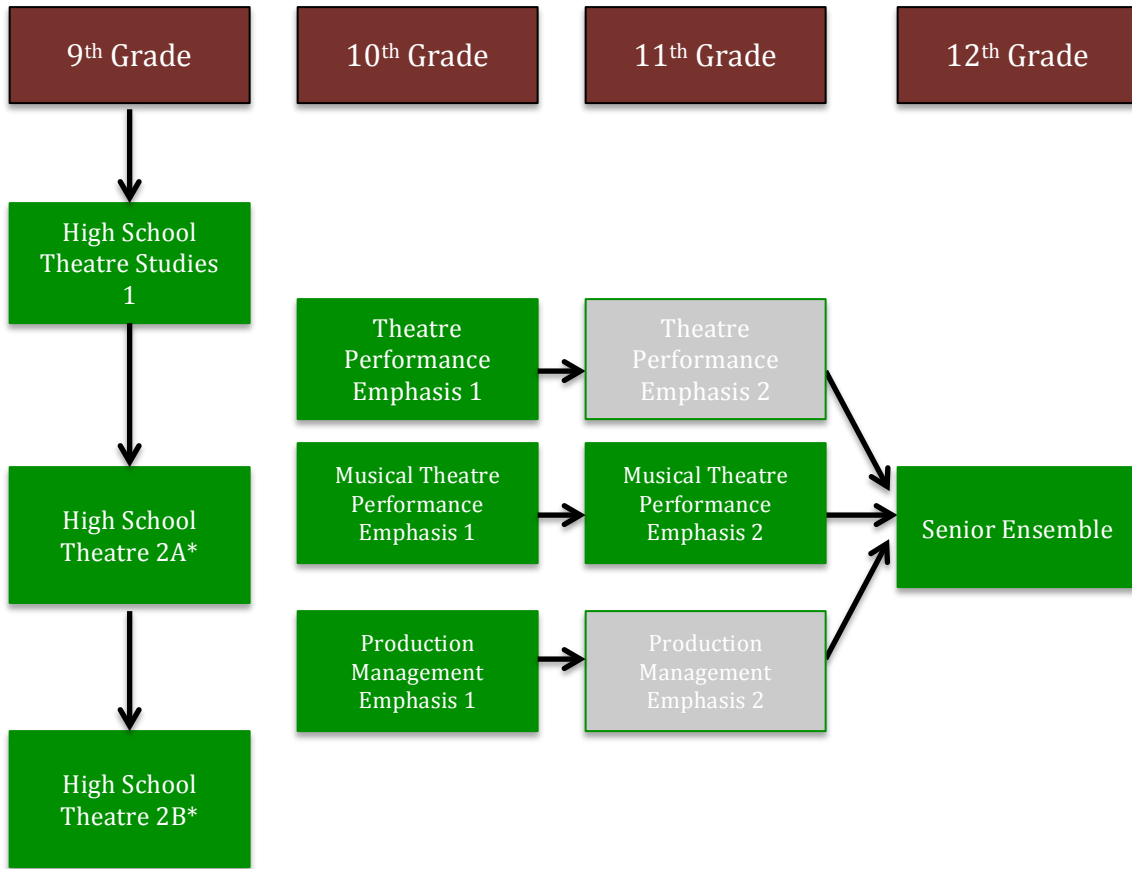

## ASA Theatre Program - High School 9<sup>th</sup>-12<sup>th</sup> Grade

\* Previous ASA Coursework of at least 2 years

Program strands in gray are not available in the 2018-19 school year.